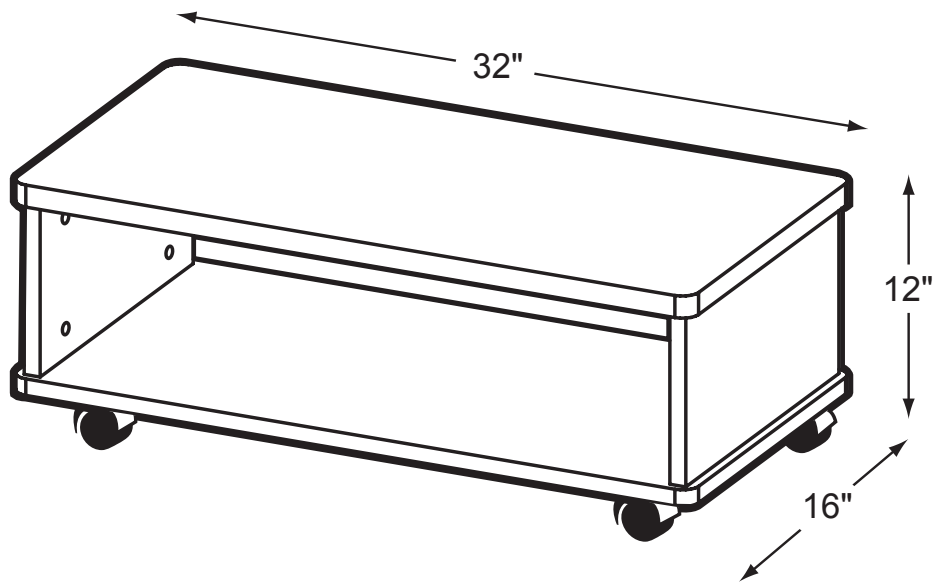

WG-32

Printer Wagon

Product Specs

- 3/4" thermal fused laminate
- Matched edge banding
- Cam and post construction
- 2" Plate casters (2 locking)